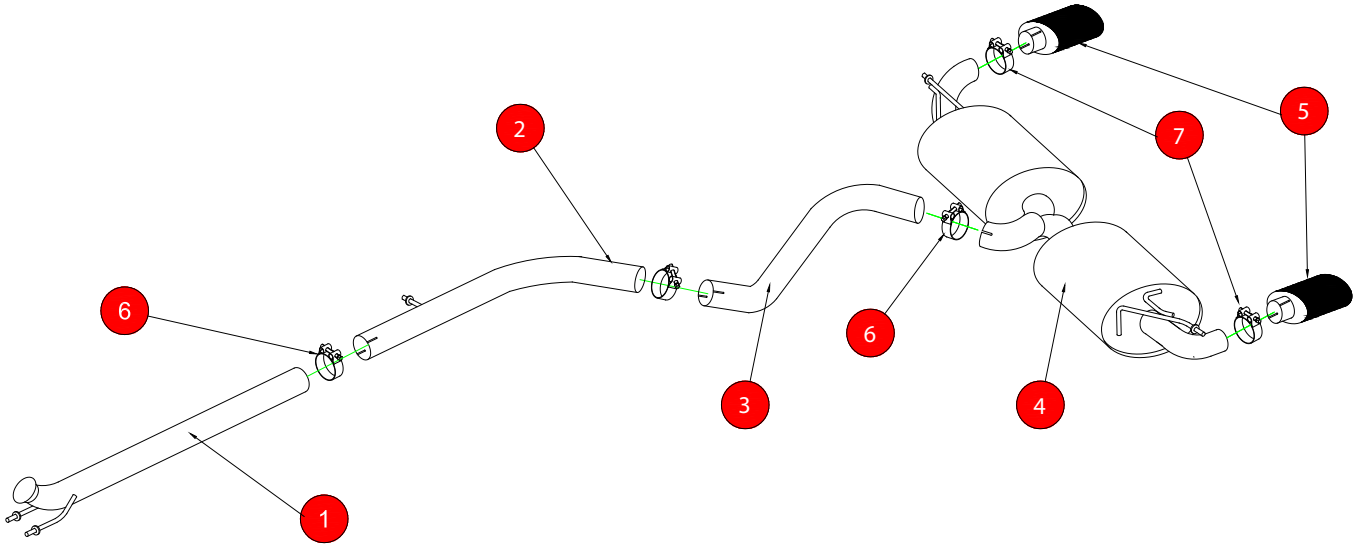

Case 10

CAR	Mercedes A-Class A250 AMG 4MATIC	PART NO.	SMS002C
YEAR	2013-2015	FIT KITS	165 FK
NOTES	Where not supplied use original fittings	FEATURES	Pipe Diameter:- 70mm/2.75"

NO.	PART NO.	DESCRIPTION	QTY
1	008MB	Front Pipe	1
2	009MB	Centre Link Pipe	1
3	010MB	Link Pipe	1
4	004MB	Rear Silencer	1
5	Z023.10058	Trim	2
<b>Fit Kit</b>			
6	Z016.10063	72mm H/D Clamp	3
7	Z016.10064	65mm H/D Clamp	2